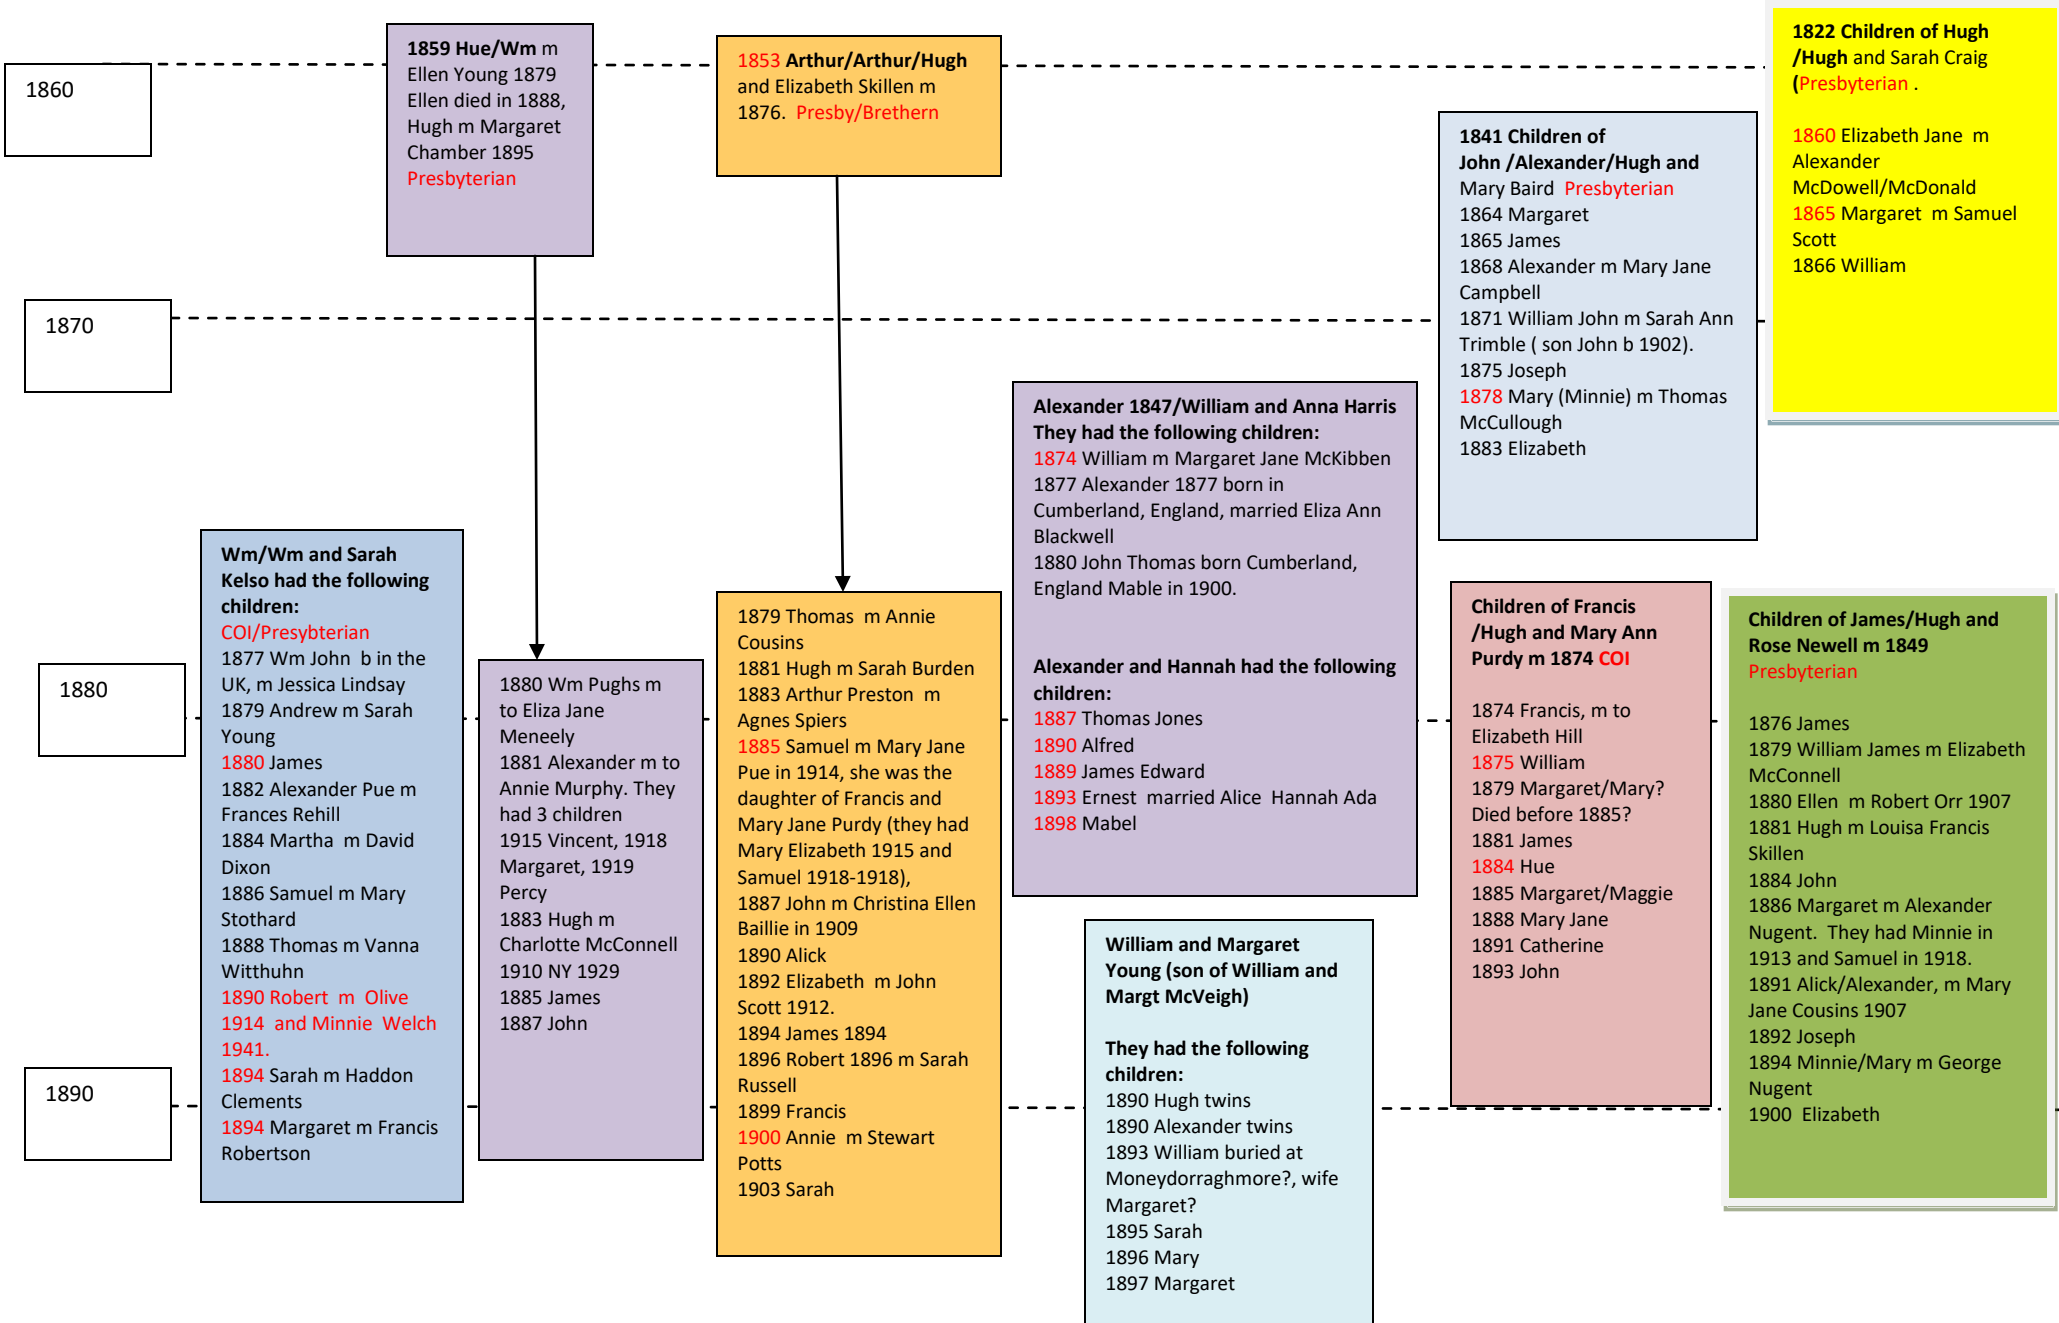

County Down Pue / Pew / Pugh C.O.I. Timeline

County Down Pue / Pew / Pugh C.O.I. Timeline

County Down Pue / Pew / Pugh C.O.I. Timeline

1900 -
1920

**1874 William/Alexander/Alexander m
Margaret Jane McKibben 1895. COI**

They had the following children:

1895 Mary Jane McKibben?
1896 Catherine
1898 Annie
1899 John
1901 William
1903 Mabel
1906 Alexander
1909 James Alfred
1912 Herbert James

Francis/Francis/Hugh and Elizabeth Hill COI

1895 Mary Ann Hill (Minnie) m William Rainey 1921
1901 Ellen Cromwell Violet m Samuel McKibben 1926
1903 Francis
1907 Anna Jones m George Alfred Bullivant
1909 Violet Elizabeth
1913 George
1918 Alexander Hill