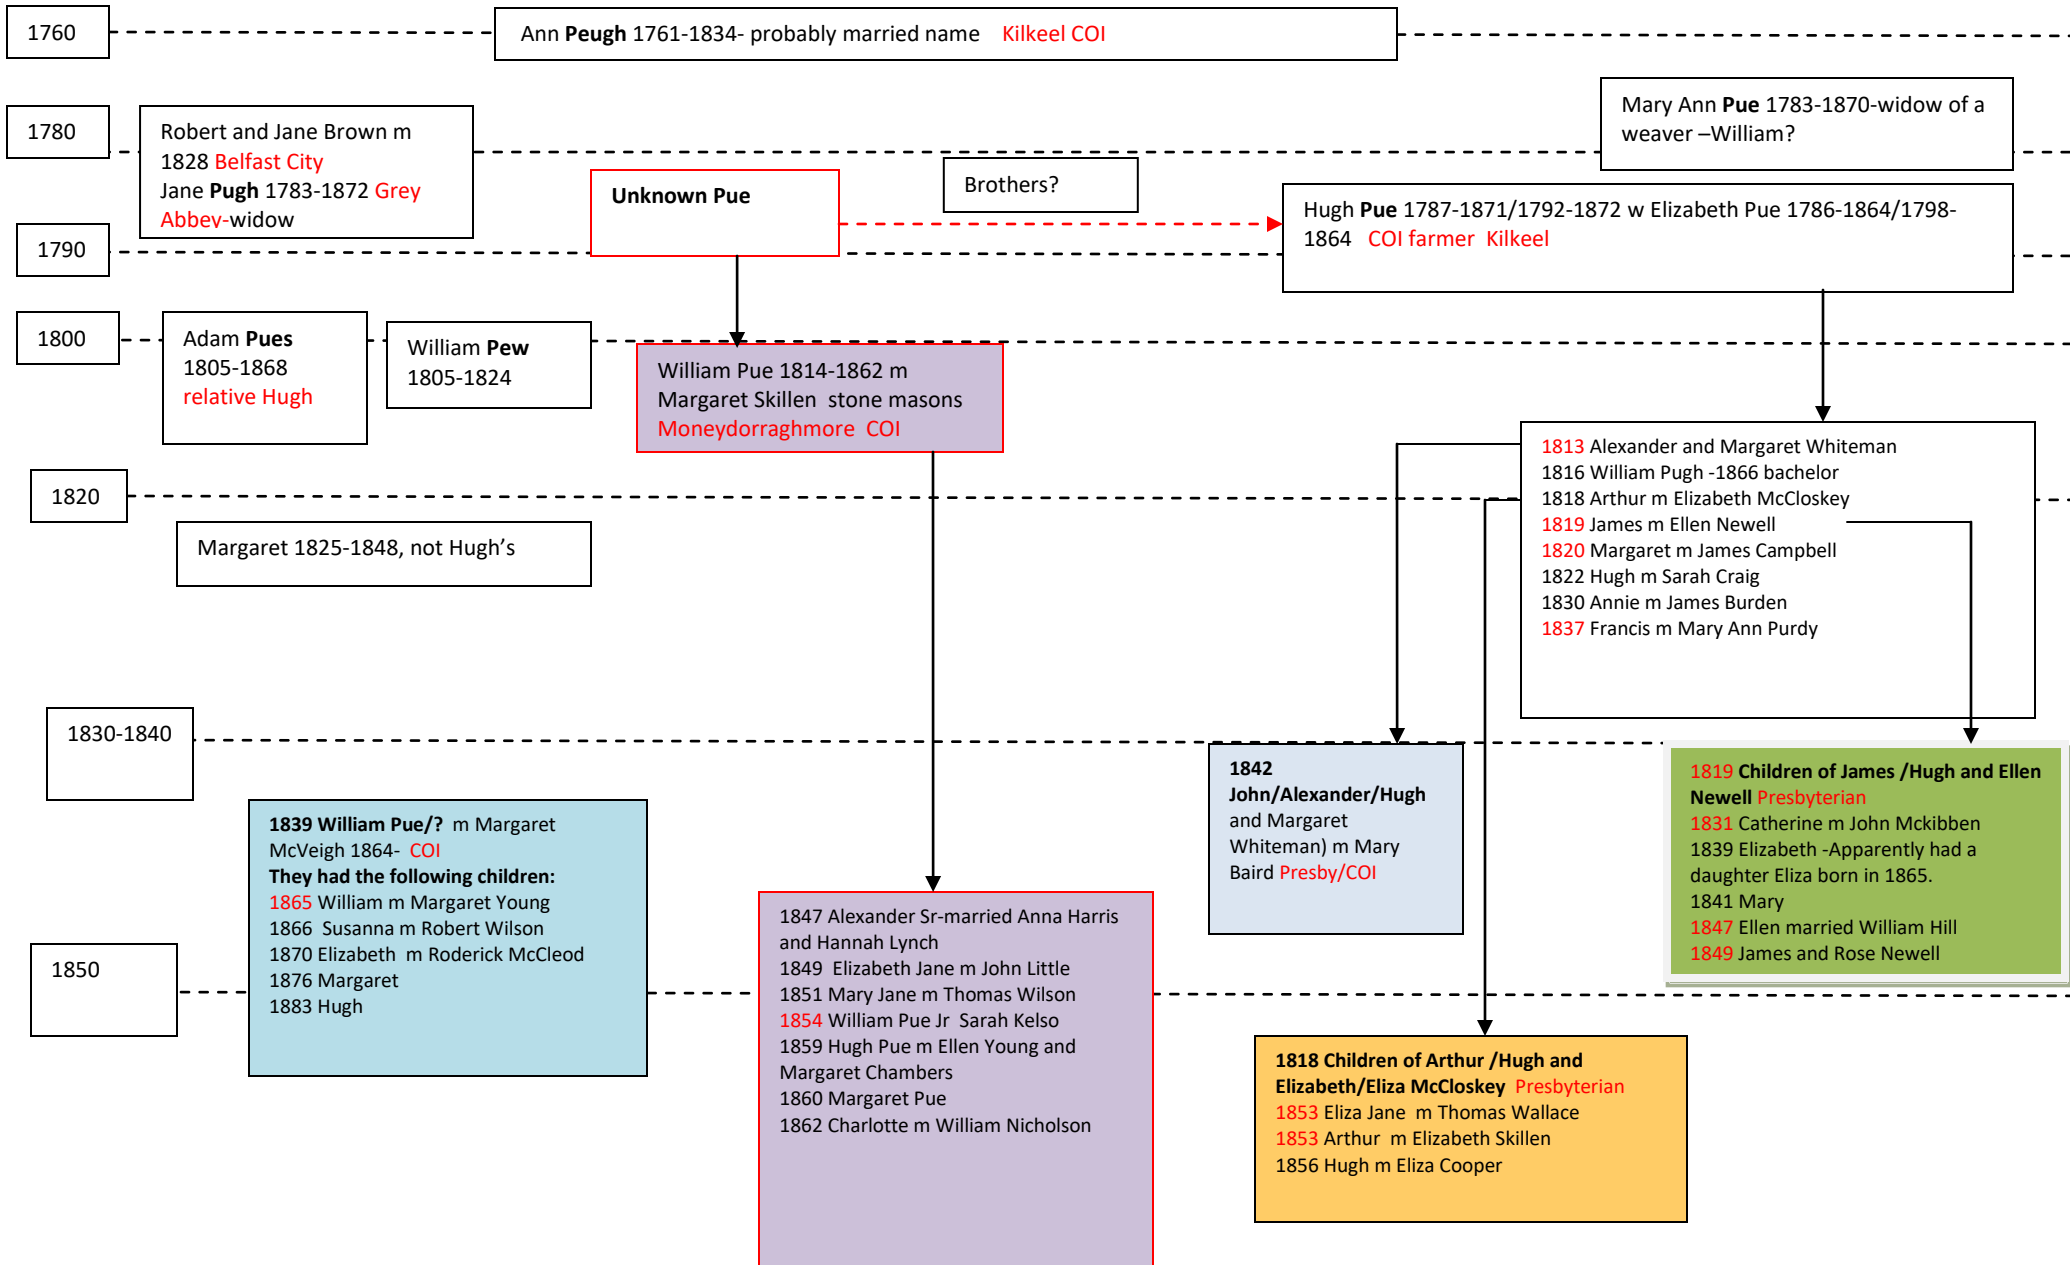

County Down Pue / Pew / Pugh C.O.I. Timeline

County Down Pue / Pew / Pugh C.O.I. Timeline

County Down Pue / Pew / Pugh C.O.I. Timeline

1900 -
1920

**1874 William/Alexander/Alexander m
Margaret Jane McKibben 1895. COI**

They had the following children:

1895 Mary Jane McKibben?
1896 Catherine
1898 Annie
1899 John
1901 William
1903 Mabel
1906 Alexander
1909 James Alfred
1912 Herbert James

Francis/Francis/Hugh and Elizabeth Hill COI

1895 Mary Ann Hill (Minnie) m William Rainey 1921
1901 Ellen Cromwell Violet m Samuel McKibben 1926
1903 Francis
1907 Anna Jones m George Alfred Bullivant
1909 Violet Elizabeth
1913 George
1918 Alexander Hill